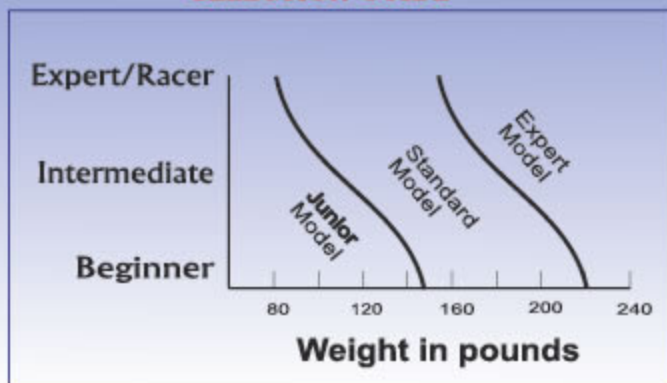

BOOSTER

Elasticized Power Strap

MAKES ALL SKI AND SNOWBOARD BOOTS RESPOND QUICKER & FIT BETTER

SELECTION GUIDE

The Booster Strap wraps around the boot cuff top to secure the lower leg, eliminating the need to over-tighten buckles or laces. The Booster instantly improves ski and snowboard control by dynamically "bonding" the calf to the boot, providing increased rebound power and turn initiation precision. All models have a metal cam buckle for super-easy closure.

Expert/Race Model (BOOST-EXP) has three-ply strap
Standard Model (BOOST-REG) has two-ply strap
Junior Model (BOOST-JR) has shorter two-ply strap tailored to smaller diameter cuffs

The Booster Strap will: